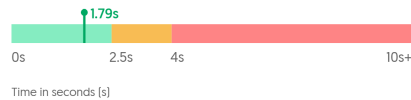

- 2 pages with duplicate meta descriptions
- 2 pages with duplicate <title> tags
- 5 pages returned 4XX status code

SITE SPEED

A fast site and smooth user experience are crucial to your SEO health. Based on real visitor experiences on your site in the last 28 days, we've broken down how fast your pages loaded, how long visitors waited while interacting with your pages, and how shaky your pages were when they loaded.

LOAD TIME

The time it takes for the page's main content to load. An ideal speed is less than 2.5 seconds.

DESKTOP LOAD TIME

1.79 s GREAT
powervacofottawa.ca

INTERACTIVITY

The total time that a page is blocked from responding to user input, such as mouse clicks, or screen taps. An ideal speed is less than 200 milliseconds.

DESKTOP INTERACTIVITY

0.00 ms GREAT
powervacofottawa.ca

VISUAL STABILITY

How much your page layout shifts or jumps while it's loading. An ideal measurement is 0.1 or lower.

DESKTOP VISUAL STABILITY

0.00 GREAT
powervacofottawa.ca