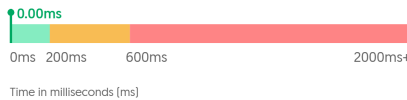

- 2 pages with duplicate meta descriptions
- 2 pages with duplicate <title> tags
- 5 pages returned 4XX status code

SITE SPEED

A fast site and smooth user experience are crucial to your SEO health. Based on real visitor experiences on your site in the last 28 days, we've broken down how fast your pages loaded, how long visitors waited while interacting with your pages, and how shaky your pages were when they loaded.

LOAD TIME

The time it takes for the page's main content to load. An ideal speed is less than 2.5 seconds.

DESKTOP LOAD TIME

1.79 s GREAT
powervacofottawa.ca

INTERACTIVITY

The total time that a page is blocked from responding to user input, such as mouse clicks, or screen taps. An ideal speed is less than 200 milliseconds.

DESKTOP INTERACTIVITY

0.00 ms GREAT
powervacofottawa.ca

VISUAL STABILITY

How much your page layout shifts or jumps while it's loading. An ideal measurement is 0.1 or lower.

DESKTOP VISUAL STABILITY

0.00 GREAT
powervacofottawa.ca

LOAD TIME

The time it takes for the page's main content to load. An ideal speed is less than 2.5 seconds.

MOBILE LOAD TIME

2.73 s NEEDS IMPROVEMENT
powervacofottawa.ca

INTERACTIVITY

The total time that a page is blocked from responding to user input, such as mouse clicks, or screen taps. An ideal speed is less than 200 milliseconds.