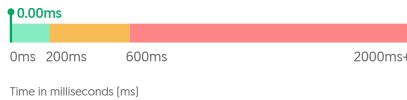

DESKTOP INTERACTIVITY

0.00 ms GREAT
powervacofottawa.ca

VISUAL STABILITY

How much your page layout shifts or jumps while it's loading. An ideal measurement is 0.1 or lower.

DESKTOP VISUAL STABILITY

0.00 GREAT
powervacofottawa.ca

LOAD TIME

The time it takes for the page's main content to load. An ideal speed is less than 2.5 seconds.

MOBILE LOAD TIME

2.73 s NEEDS IMPROVEMENT
powervacofottawa.ca

INTERACTIVITY

The total time that a page is blocked from responding to user input, such as mouse clicks, or screen taps. An ideal speed is less than 200 milliseconds.

MOBILE INTERACTIVITY

0.00 ms GREAT
powervacofottawa.ca

VISUAL STABILITY

How much your page layout shifts or jumps while it's loading. An ideal measurement is 0.1 or lower.

MOBILE VISUAL STABILITY

0.13 NEEDS IMPROVEMENT
powervacofottawa.ca