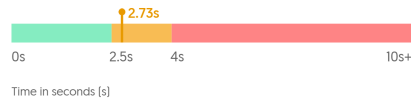

DESKTOP INTERACTIVITY

0.00 ms GREAT
powervacofottawa.ca

VISUAL STABILITY

How much your page layout shifts or jumps while it's loading. An ideal measurement is 0.1 or lower.

DESKTOP VISUAL STABILITY

0.00 GREAT
powervacofottawa.ca

LOAD TIME

The time it takes for the page's main content to load. An ideal speed is less than 2.5 seconds.

MOBILE LOAD TIME

2.73 s NEEDS IMPROVEMENT
powervacofottawa.ca

INTERACTIVITY

The total time that a page is blocked from responding to user input, such as mouse clicks, or screen taps. An ideal speed is less than 200 milliseconds.